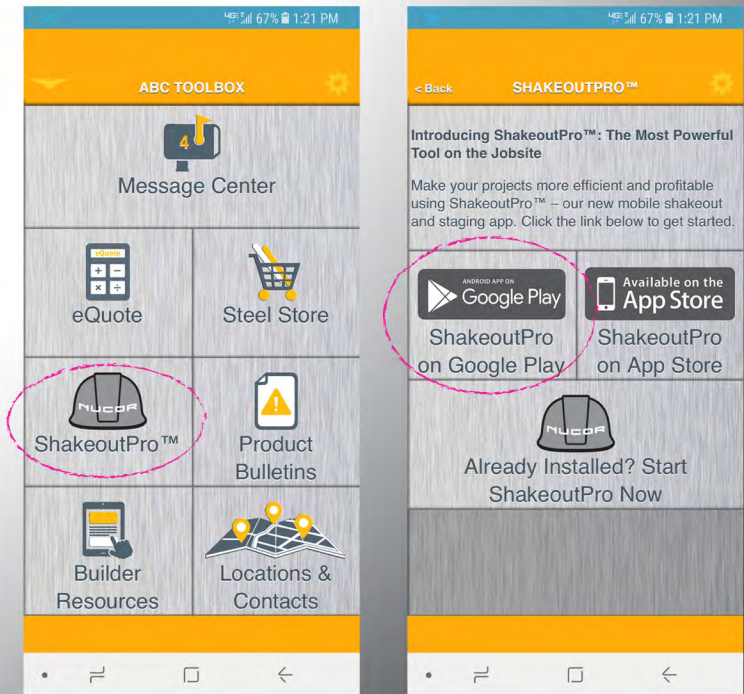

Google Play

# LAUNCH SHAKEOUTPRO™ FROM THE ABC MOBILE TOOLBOX APP

As an Authorized Builder, use the ABC Toolbox app as the fastest way to access ShakeoutPro. If you already have the Toolbox App installed, follow the simple steps below. If you do not have Toolbox on your mobile device refer to the Toolbox Installation Instructions at [www.americanbuildings.com/toolbox](http://www.americanbuildings.com/toolbox).

1. Launch the **ABC Mobile Toolbox App** from your Home screen.
2. Tap on the **ShakeoutPro** icon.
3. Choose the **Google Play Store** option to install the **ShakeoutPro** app.
4. Tap on the **Install** button.
5. You can now access **ShakeoutPro** from the **ABC Mobile Toolbox**!