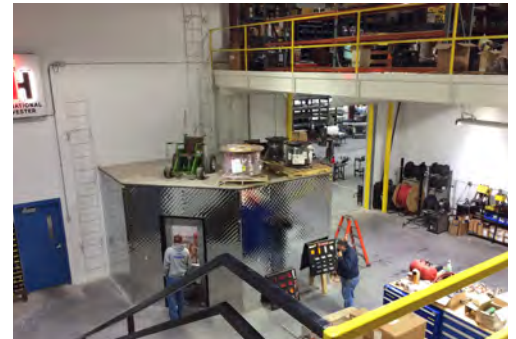

Ferguson Farms, Inc.

LOCATION

Leesburg, Indiana

SIZE

26,880 sf

WALL SYSTEM

Architectural III

ROOF SYSTEM

Standing Seam 360

Ferguson Farms specializes in service and repair of live floor and belt trailers for feed, seed, fertilizer, and livestock bedding customers. It was established in 1950 beginning as a chicken farm and evolving into trailer and floor service repair and service.

The 26,880 building has an upgraded snow load and 50' center module designed to house two 3-ton bridge cranes on the same runway. The office second floor extends into the main building 24' x 40' and has a basement for a tornado shelter. The shop floor has a hot water radiant heat system. LED lighting was used throughout.