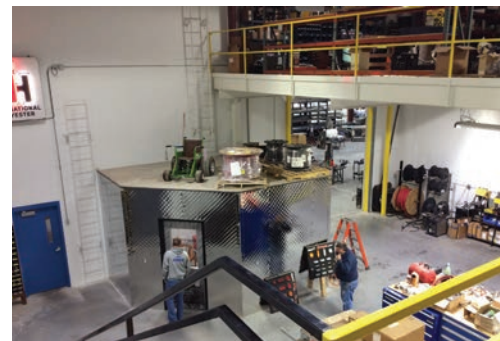

Ferguson Farms, Inc.

LOCATION

Leesburg, IN

SIZE

26,880 sf

WALL SYSTEM

Reverse R-Panel

ROOF SYSTEM

Standing Seam 360

BUILDING END-USE

Trailer Bed Service & Repair

Ferguson Farms specializes in service and repair of live floor and belt trailers for feed, seed, fertilizer, and livestock bedding customers. It was established in 1950 beginning as a chicken farm and evolved into trailer and floor service repair and service.

The 26,880 building has an upgraded snow load and 50' center module designed to house two 3-ton bridge cranes on the same runway. The office second floor extends into the main building 24' x 40' and has a basement for a tornado shelter. The shop floor has a hot water radiant heat system. LED lighting was used throughout.