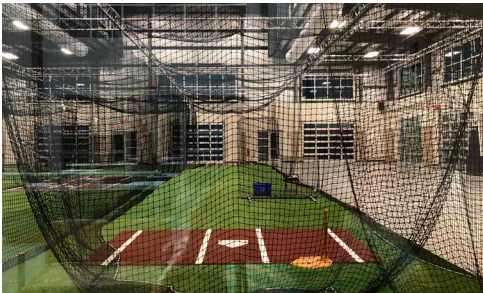

Shipyard Park Training Facility

Baseball Training Facility

LOCATION

Mount Pleasant, SC

SIZE

17,500 sf

WALL SYSTEM

Shadow Panel

ROOF SYSTEM

Loc Seam 360

This project is a state-of-the-art-facility located in one of the most unique settings you'll ever see. The building consists of 5 different buildings: 1) the lobby is a 41'-4" x 41'-0 1/2 gable symmetrical structure; 2) the merchandise area is a 29'-9" x 41'-0 1/2 lean-to; 3) the workout room is also a lean-to; 4) the training field is 99'-6" x 101'-0 1/2"; and 5) the clerestory is 41'-4" x 101'-0 1/2. A canopy wraps around the entire perimeter of the building. This is a 17,500 square foot climate-controlled training facility containing batting cages and an infield with two levels of viewing areas. This facility can be configured for batting practice and drills, but also can be set up for other sports and events.